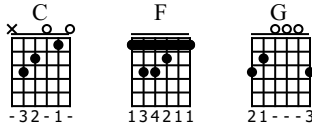

Away In A Manger

guitaruss.com

Traditional
Arrangement by Russ Dismuke

Guitar

1. A-way in a man-ger, no crib for His bed, The
 2. The cat-tle are low-ing, the the poor Ba-by wakes, But
 3. Be near me, Lord Je-sus, I ask Thee to stay, Close

lit-tle Lord Je-sus lay down his sweet head. The
 lit-tle Lord Je-sus, no cry-ing He makes; I
 by me for-e-ver, and love me, I pray! Bless

stars in the sky- looked down where He lay The
 love Thee, Lord Je-sus, look down from the sky And
 all the dear child-ren in Thy ten-der care And